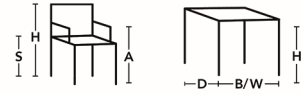

ACCESSORIES

Writing tablet in wenge laminat Abet 313 alt. w (200 x 650 mm). Writing tablet incl. powerbox

USB

USB

WENGE ABET
313

ASH

WRITING
TABLET

POWERBOX

OFFECCT

SMALLROOM PLUS

H 1340, S 440, W 1505, A 610, D 720, Left (alt. right)
H 52,76", SH 17,32", W 59,25", A 24,02", D 28,35"

H 1340, S 440, W 1005, A 610, D 720, Left (alt. right)
H 52,76", SH 17,32", W 39,57", A 24,02", D 28,35"

H 1340, S 440, W 2005, A 610, D 720, Left (alt. right)
H 52,76", SH 17,32", W 78,94", A 24,02", D 28,35"

OFFECCT *Oasis* Oasis is an assortment of design products, which together with flowers and plants enhances and adds value to the work environment, not least through an improved indoor air quality.