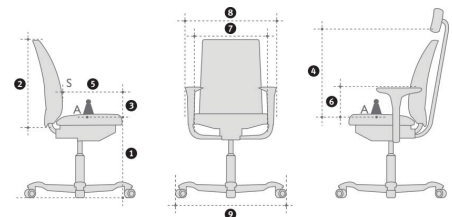

Materials specifications:

- Aluminium 36%, Steel 35%, Plastics 26%, Various 2%, Textiles: 1%, PVC 0%.
- Total weight of product 51.81 lb (Packaging included).
- Share of recyclable material: 90%.

MODELS AND MEASUREMENTS

Physical measurements HÅG Inspiration	9221	9231
Seat height, measured with 141.1 lb load 5.91" lift* [1] (short)	16.06-20.39	16.06-20.39
Seat height, measured with 141.1 lb load 7.87" lift [1] (medium)	22.40-25.28	22.40-25.28
Height of backpads [2]	30.31	41.73
Height of foremost supportpoint on backpads [3]	6.50-10.04	6.50-10.04
Height of foremost supportpoint on headrests [4]	N/A	25.98-30.31
Seat depth [5]	15.55-18.90	15.55-18.90
Height armrests [6]	7.87-11.81	7.87-11.81
Seat width [7]	17.91	17.91
Chair width [8]	26.38	26.38
Footbase diameter [9]	29.13	29.13
Weight¹⁾ (lb)	44.09	47.40

Measurements in inches. Measured with 141.1 lb load. Where a chair is adjustable, minimum and maximum measurements are listed.

Tilt range is 7° forwards and 18° backwards from a neutral position 3° to the rear for models: 9221 and 9231

Please note that these measurements are not absolute. They may vary slightly from chair to chair.

* According to EN1335 Class A

¹⁾ Measured with armrests and no packaging

A: Mid-point of chair, loaded with 141.1 lb

S: Foremost point of back, reference point for measurement of back support adjustment

Please note that some configurations and options may not be available in the U.S. market.

CONFIGURATION OPTIONS

- The chair's back, which is clothed in the transparent textile, is available in Space (dark) (Gabriel) and Lumina (K&R Sax) (used on the back of HÅG Inspiration 9221 and 9231).
- The chair's seat can be upholstered with Leather, Shimmer or in shiny worsted NOTE wool.
- Matte black or polished footbase

For more detailed information please contact your HÅG dealer or visit: www.flokk.com/hag