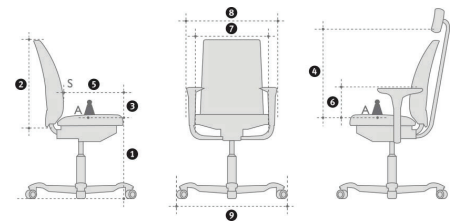

## MODELS AND MEASUREMENTS

Physical measurements HÅG Inspiration	9221	9231	9273
Seat height, measured with 64 kg load 150mm lift* [1]	408-518	408-518	385-520
Seat height, measured with 64 kg load 200mm lift [1]	569-642	569-642	N/A
Height of backpads (mm) [2]	780	1060	780
Height of foremost supportpoint on backpads (mm) [3]	165-255	165-255	165-255
Height of foremost supportpoint on headrests [4]	N/A	660-770	N/A
Seat depth (mm) [5]	395-480	395-480	440
Height armrests (mm) [6]	200-300	200-300	N/A
Seat width (mm) [7]	455	455	455
Chair width (mm) [8]	670	670	600-680 (740) <sup>1</sup>
Footbase diameter (mm) [9]	740	740	650
Weight (kg)	20 kg	21.5 kg	13.0 <sup>1)</sup> kg

Measurements in mm. Measured with 64 kg load. Where a chair is adjustable, minimum and maximum measurements are listed.

Tilt range is 7° forwards and 18° backwards from a neutral position 3° to the rear for models: 9221 and 9231

Tilt range is 4° forwards and 13° backwards from a neutral position 4° to the rear for model: 9273

Please note that these measurements are not absolute. They may vary slightly from chair to chair.

\* According to EN1335 Class A

<sup>1)</sup> Measured with armrests

A: Mid-point of chair, loaded with 64 kg

S: Foremost point of back, reference point for measurement of back support adjustment