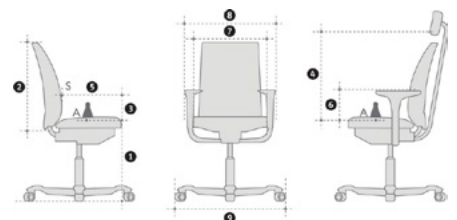

## MODELS AND MEASUREMENTS

Physical measurements HÅG Inspiration	9221	9231	9273
Seat height, measured with 64 kg load 150mm lift* [1]	410-520	410-520	385-520
Seat height, measured with 64 kg load 200mm lift [1]	460-640	460-640	N/A
Height of backpads (mm) [2]	780	1060	570
Height of foremost supportpoint on backpads (mm) [3]	165-255	165-255	165-255
Height of foremost supportpoint on headrests [4]	N/A	660-770	N/A
Seat depth (mm) [5]	395-480	395-480	440
Height armrests (mm) [6]	200-300	200-300	N/A
Seat width (mm) [7]	455	455	455
Chair width (mm) [8]	670	670	600-680 (740) <sup>1</sup>
Footbase diameter (mm) [9]	740	740	650
Weight (without armrests)	20 kg	21,5 kg	16.0kg

Measurements in mm. Measured with 64 kg load. Where a chair is adjustable, minimum and maximum measurements are listed.

Tilt range is 7° forwards and 18° backwards from a neutral position 3° to the rear for models: 9221 and 9231.

Tilt range is 4° forwards and 13° backwards from a neutral position 4° to the rear for model: 9273.

Please note that these measurements are not absolute. They may vary slightly from chair to chair.

\* According to EN1335 Class A.

<sup>1</sup> Measured with armrests.

A: Mid-point of chair, loaded with 64 kg.

S: Foremost point of back, reference point for measurement of back support adjustment.