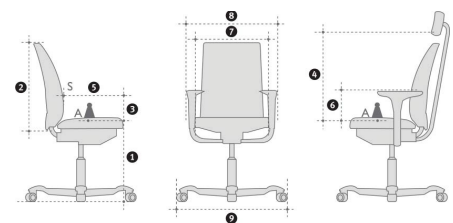

Certificates:

- Environmental product declaration (EPD) – life cycle analysis based on 14025
- GREENGUARD certificate – ensures that the chair meets strict chemical emissions limits
- All our standard fabrics are certified with the European Ecolabel or Oeko-Tex® Standard 100
- The Mesh fabric is 100% polyester and has certificate for Oeko-Tex® Standard 100

MODELS AND MEASUREMENTS

Physical measurements HÅG SoFi	7500	7200	7300*
Seat height, measured with 141.1 lbs load 6.50" lift [1] (short)	15.55-21.46	15.55-21.46	15.55-21.46
Seat height, measured with 141.1 lbs load 7.87" lift [1] (medium)	17.72-25.20	17.72-25.20	17.72-25.20
Height of backpads (in) [2]	28.35	24.41	28.35
Height of foremost supportpoint on backpads (in) [3]	6.50-10.24	6.50-10.24	6.50-10.24
Height of foremost supportpoint on headrests [4]	24.80-32.87	24.80-32.87	24.80-32.87
Seat depth (in) [5]	14.96-18.11	15.16-17.52	15.16-17.52
Height armrests (in) [6]	7.28-11.81	7.28-11.81	7.28-11.81
Seat width (in) [7]	17.72	17.72	17.72
Chair width (in) [8]	23.62-28.15	23.62-28.15	23.62-28.15
Footbase diameter (in) [9]	28.74	28.74	28.74
Weight (lbs)	37.8	38.2	38.9

Measurements in inches

*Please note that weight is without armrests.

Please note that some configurations and options may not be available in the U.S. market.

CONFIGURATION OPTIONS

- HÅG SoFi is available in two heights for fully upholstered backs, and one height for mesh back. Mesh back is available in two colors (black and light gray)
- All models can be upholstered in textiles from the Flokk standard textile/color cards.
- Armrests in aluminum or plastic are optional extras and are supplied with either soft tops, leather tops or 3D tops.
- HÅG SlideBack™ armrests innovation enables you to easily adjust height, width or slide the armrests backwards. This makes it possible to move closer to your desk, and invites you to sit sideways or to use the armrests as elbow support (optional extra).
- Headrest gives you support for shoulders, neck and head (optional extra).

For more detailed information please contact your HÅG dealer or visit: www.flokk.com/hag