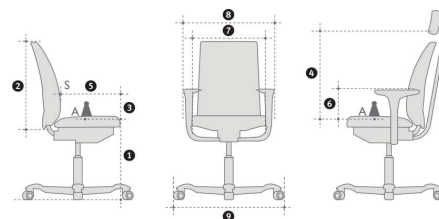

Materials specifications for HÅG SoFi 7502 (mesh):

- Mesh is 100% polyester and has certificate for Oeko-Tex® Standard 100.

MODELS AND MEASUREMENTS

Physical measurements HÅG SoFi Communication	7202	7302**	7502
Seat height, measured with 141.1 lb load 6.50 in lift [1]*	15.75 - 21.65	15.75 - 21.65	15.75 - 21.65
Height of backpads (in) [2]	24.41	28.35	28.35
Height of foremost supportpoint on backpads (in) [3]	6.50 - 10.08	6.50 - 10.08	6.50 - 10.08
Height of foremost supportpoint on headrests [4]	N/A	N/A	N/A
Seat depth (in) [5]	14.96 - 18.11	14.96 - 18.11	14.96 - 18.11
Height armrests (in) [6]	7.32 - 11.69	7.32 - 11.69	7.32 - 11.69
Seat width (in) [7]	17.72	17.72	17.72
Chair width (in) [8]	23.62 - 28.15	23.62 - 28.15	23.62 - 28.15
Footbase diameter (in) [9]	30.91	30.91	30.91
Weight (without armrests)	35.7 lb	36.8 lb	34.6 lb

Tilt range is 11° forwards and 13° backwards. The starting (neutral) position is taken as 2° backwards.

Please note that these measurements are not absolute. They may vary slightly from chair to chair.

* Standard lift according to EN 1335 Class A.

**Armrests are optional extras

***Please note that weight is without armrests.

A: Mid-point of chair, loaded with 141.1 lb.

S: Foremost point of back, reference point for measurement of back support adjustment.