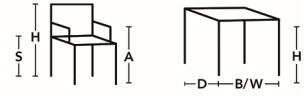

SEAMS

FLEXICOLOR

OFFECCT

BOP

H 780, S 450, W 570, D 530/370
H 30,71", SH 17,72", W 22,44", D 20,87"/ 14,57"

H 780, S 450, W 570, A 610, D 530/370
H 30,71", SH 17,72", W 22,44", A 24,02", D 20,87"/ 14,57"

H 880, S 770, W 510, D 440/370
H 34,65", SH 30,31", W 20,08", D 17,32"/ 14,57"