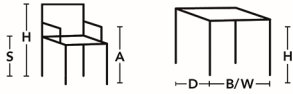

OFFECCT

CIRCUS