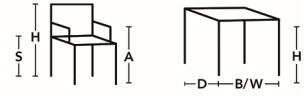

FABRIC

LEATHER

RAL 9005

USB

OFFECCT

EZY

H 720, S 450, W 1800, D 620/475
H 28,35", SH 17,72", W 70,87", D 24,41"/ 18,7"

H 820, S 450, W 600, D 620/465
H 32,28", SH 17,72", W 23,62", D 24,41"/ 18,31"

H 980, S 780, W 510, D 490/400
H 38,58", SH 30,71", W 20,08", D 19,29"/ 15,75"