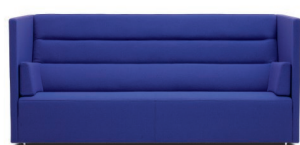

FLOAT HIGH
Sofa & Easy Chair
By Claesson Koivisto Rune

OFFECCT

OFFECCT

PRODUCT INFORMATION

"I noticed the same behavior in everyone involved in business meetings. People lean forward in the very low seats, try to conceal their computer screen, and hold their hand around their mouth while talking on their mobile phone. I wondered whether I could create a piece of furniture that felt like it was a small, separate room. I pulled up the edges just far enough so that when you sit up very straight you can see over the edge, but when you sit back you get a private and secluded space", says Eero Koivisto.

TECHNICAL INFORMATION

Currently not available for the United States market.

Wooden frame with Nozag spring system. Seat and back in cold foam. Upholstery in fabric or leather. Legs in laquered metal RAL 7022 with ABS glides alt. base in black-stained MDF or higher seat height, 40 mm.

OPTIONS

Divided upholstery. Base in black stained MDF for higher seat height, 40 mm. Sound absorbing felt glides.

ENVIRONMENTAL LABELING

FABRIC

LEATHER

CHROME

BLACK BASE

FELT

DIVIDED
UPHOLSTERY

USB

OFFECCT

FLOAT HIGH

H 950/990, S 390/430, W 2120, D 900/540
H 37,4"/38,98", SH 15,35"/16,93", W 83,46", D 35,43"/ 21,26"

H 950/990, S 390/430, W 900, D 900/540
H 37,4"/38,98", SH 15,35"/16,93", W 35,43", D 35,43"/ 21,26"