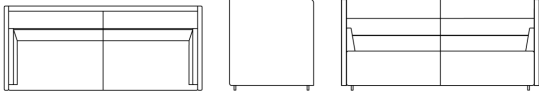

DIVIDED
UPHOLSTERY

USB

OFFECCT

FLOAT HIGH

H 950/990, S 390/430, W 2120, D 900/540
H 37,4"/38,98", SH 15,35"/16,93", W 83,46", D 35,43"/ 21,26"

H 950/990, S 390/430, W 900, D 900/540
H 37,4"/38,98", SH 15,35"/16,93", W 35,43", D 35,43"/ 21,26"