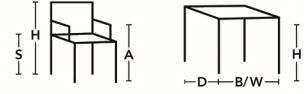

OPTIONS

Divided upholstery. Base in black stained MDF for higher seat height, 40 mm. Sound absorbing felt glides.

ENVIRONMENTAL LABELING

FABRIC

LEATHER

CHROME

BLACK BASE

FELT

DIVIDED
UPHOLSTERY

USB

OFFECCT

FLOAT HIGH

H 950/990, S 390/430, W 2120, D 900/540
H 37,4"/38,98", SH 15,35"/16,93", W 83,46", D 35,43"/ 21,26"

H 950/990, S 390/430, W 900, D 900/540
H 37,4"/38,98", SH 15,35"/16,93", W 35,43", D 35,43"/ 21,26"