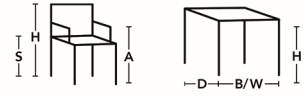

OFFECCT

FONT