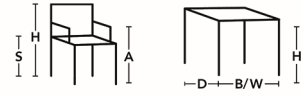

FABRIC

LEATHER

OAK

RAL 9010

ACCESSORIES / DETAIL

Flower pot in grey plastic, not available to 500 x 500 mm and Ø500 mm. Compartment for plants: 1200 x 250 mm, height 170 mm, 800 x 250 mm, height 170 mm, 500 x 500 mm, height 450 mm, Ø500 mm, height 450 mm.

RAL 7012

PLANT

GREEN PEDESTALS

H 720, W 800, D 250
H 28,35"/24,41", W 31,5"/47,24", D 9,84"

H 620, W 1200, D 250
H 28,35"/24,41", D 7,8"/6,69"

H 420/430/450, Ø500
H 16,54"/16,93"/17,72", D 9,37", Ø 19,69"

OFFECCT *Oasis*