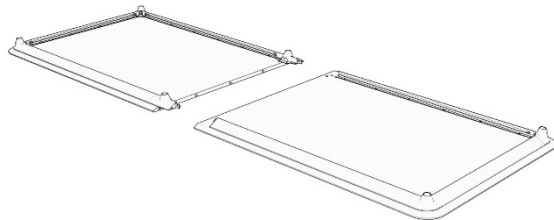

OFFEECT

PHOENIX TABLE

ASSEMBLY INSTRUCTIONS

1 → 4

5 → 11

1

2

M8x40