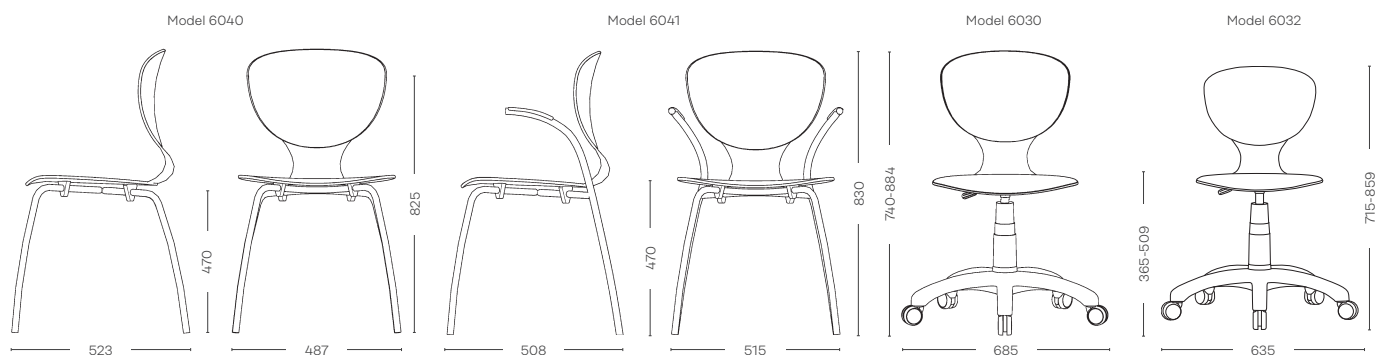

Model

6040	RBM Ballet 4 leg chair
6040S	RBM Ballet 4 leg chair, upholstered seat
6041	RBM Ballet 4 leg chair, armrest
6041S	RBM Ballet 4 leg chair, armrest, upholstered seat
6030	RBM Ballet Functional chair
6030S	RBM Ballet Functional chair, upholstered seat
6032	RBM Ballet Medium Functional chair

Product specification – 4 leg

- Shell of solid polyurethane
- Tubular steel frame, 19x2 mm, black
- Stackable up to 5 chairs with/without upholstery (may leave marks on upholstery after long periods)
- Tested in accordance with EN 13761 and EN 16139

Product specification – Functional chair

- Shell of solid polyurethane
- Black frame, moulded nylon footbase and black painted gas lift
- Ø50 mm castors with soft surface for hard floor is standard
- Standard gas lift F black
- Weight 6030, 6030S: from 7.7 kg
- Weight 6032: 6.5 kg
- Model 6030 is tested in accordance with EN 16139 and EN 1729
- Model 6032 is tested in accordance with EN 1729

Accessories/options

- Table suspension – see RBM Eminent table

449900000 Armrest rubber knob for table suspension

990000004 RBM Ballet linking device, chrome, fitted, per chair

125183 Feltglides for 6040, 6040S, 6041, 6041S

63100-01 Footring 6F Black – Ø455 mm

5550 Black painted footrest – Ø420 mm

143200-1A Gaslift A black, 150 mm for 6030, 6030S, 6032

143202-1A Gaslift D black, 200 mm for 6030, 6030S, 6032

510015-03 Footbase 5G in polished aluminium Ø685 mm for 6030, 6030S

510016-03 Footbase 5G in polished aluminium Ø635 mm for 6032

3012 Chair trolley

S = standard collection (colours/fabrics) – delivery time from factory within 15 working days

E = extended collection (colours/fabrics) – delivery time from factory within 30 working days

See RBM price list for further details

RBM by Flokk

flokk.com