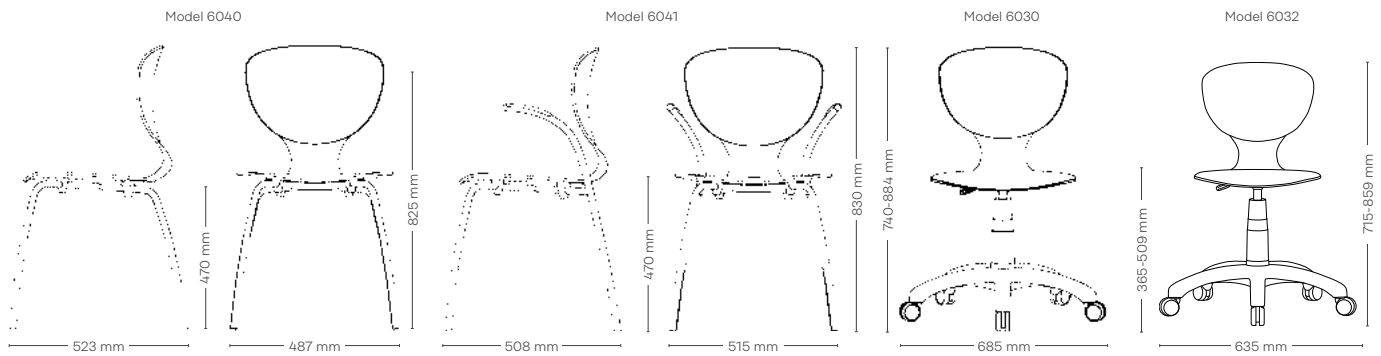

Model

6040	RBM Ballet 4 leg chair
6040S	RBM Ballet 4 leg chair, upholstered seat
6041	RBM Ballet 4 leg chair, armrest
6041S	RBM Ballet 4 leg chair, armrest, upholstered seat
6030	RBM Ballet Functional chair
6030S	RBM Ballet Functional chair, upholstered seat
6032	RBM Ballet Medium Functional chair

Product specification – 4 leg

- Shell of solid polyurethane
- Tubular steel frame, 19x2 mm, black
- Stackable up to 5 chairs with/without upholstery (may leave marks on upholstery after long periods)
- Tested in accordance with EN 16139
- GREENGUARD Gold Certified

Product specification – Functional chair

- Shell of solid polyurethane
- Black frame, moulded nylon footbase and black painted gas lift
- Ø50 mm castors with soft surface for hard floor is standard
- Standard gas lift F black
- Weight 6030, 6030S: from 7.7 kg
- Weight 6032: 6.5 kg
- Model 6030 is tested in accordance with EN 16139 and EN 1729
- Model 6032 is tested in accordance with EN 1729
- GREENGUARD Gold Certified

Accessories/options

- Table suspension – see RBM Eminent table

449900000	Armrest rubber knob for table suspension
99000004	RBM Ballet linking device, fitted, per chair
125182	Glides, 58mm for 6030, 6030S, 6032
125183	Feltglides for 6040, 6040S, 6041, 6041S
63100-01	Footring 6F Black – Ø455 mm
143200-1A	Gaslift A black, 150 mm for 6030, 6030S, 6032
143202-1A	Gaslift D black, 200 mm for 6030, 6030S, 6032
510015-03	Footbase 5G in polished aluminium Ø685 mm for 6030, 6030S
510016-03	Footbase 5G in polished aluminium Ø635 mm for 6032
149285	Chair trolley

S = standard collection (colours/fabrics) – delivery time from factory within 15 working days

E = extended collection (colours/fabrics) – delivery time from factory within 30 working days

See RBM price list for further details

RBM by Flokk

flokk.com