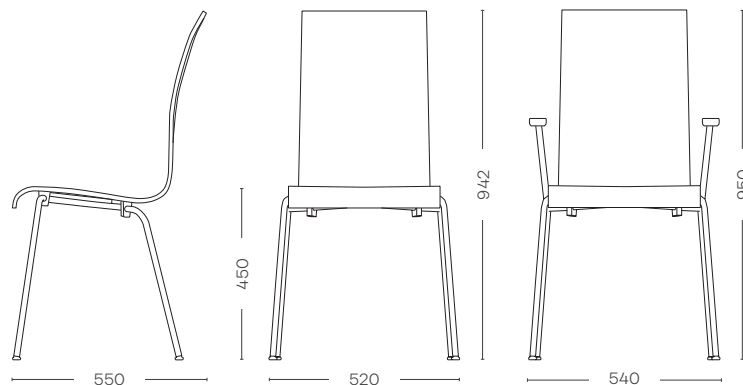

Model

- **4445** RBM Bella without upholstery
- **4445S** RBM Bella with seat upholstery
- **4445O** RBM Bella with upholstered front inside
- **4446** RBM Bella with armrest without upholstery
- **4446S** RBM Bella with armrest and seat upholstery
- **4446O** RBM Bella with armrest and upholstered front inside

Product specification

- 10 mm chair shell in moulded veneer or CPL in various colours
- Frame of 16 x 2 mm tubular steel in various colours
- Weight: 5.0 kg model 4445, 6.4 kg model 4446
- Interlockable, using optional link device
- Armrest tops on model 4446 in solid beech or oak
- Stackable up to 6 chairs with/without upholstery (May leave marks on upholstery after long periods)
- Tested in accordance with EN 16139

Accessories/options

- Oak or stained veneer, or CPL laminate
- White painted armrest tops for 4446, 4446S, 4446O

449900000 Armrest rubber knob for table suspension

990000003 Linking device, welded

RS092089 Felt glides, Ø24 mm, back (per unit)

RS092093 Felt glides, Ø18 mm, front (per unit)

3012 Chair trolley

S = standard collection (colours/fabrics) – delivery time from factory within 15 working days

E = extended collection (colours/fabrics) – delivery time from factory within 30 working days

See RBM price list for further details

RBM by Flokk

flokk.com