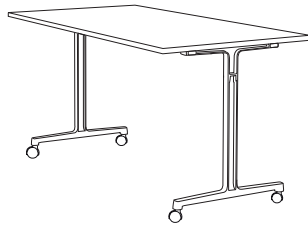

The RBM U-Connect is designed to be easily moved and stored in tight spaces. Castors on the base allow effortless movement to create different furniture settings, while the overall design and folding mechanism allows tables to be stacked together neatly side by side.

RBM e-Connect can be collapsed and folded with a simple operation and stacked together flat on a trolley. Practical, as it should be.

Design by Acer Design

Bringing life to rooms

Model	Size	Distance between legs	Weight
<i>RBM u-Connect – Rectangular tables</i>			
3490-54	120 x 60 cm (S)	103 cm	18.5 kg (lam)
3490-39	120 x 70 cm (S)	103 cm	21.6 kg (lam)
3490-27	120 x 80 cm (S)	103 cm	22.6 kg (lam)
3490-52	140 x 60 cm (S)	123 cm	21.0 kg (lam)
3490-38	140 x 70 cm (S)	123 cm	23.2 kg (lam)
3490-25	140 x 80 cm (S)	123 cm	25.4 kg (lam)
3490-37	160 x 70 cm (S)	143 cm	26.1 kg (lam)
3490-24	160 x 80 cm (S)	143 cm	28.7 kg (lam)
3490-36	180 x 70 cm (S)	163 cm	28.7 kg (lam)
3490-22	180 x 80 cm (S)	163 cm	31.6 kg (lam)
<i>RBM e-Connect – Rectangular tables</i>			
3380-24	160 x 80 cm (S)	141 cm	27.5 kg (lam)
3380-22	180 x 80 cm (S)	141 cm	29.3 kg (lam)

Product specification

- RBM u-Connect is a smart mobile folding table with wheels (65 mm castors with soft rim and brake) and can nest together when lined up in the vertical position. The table top is anchored with a bracket in the upright position. The table top can be tipped along its long axis.
- Height 73.5 cm (RBM e- and u-Connect)
- Height RBM e-Connect folding table when collapsed: 84 mm (with 22 mm table top)
- Aluminium table legs and table tops available in various colours
- Table top edge band will match table top colour as standard
- Table top in Laminate (24mm), Melamine Beech (22 mm) or Laminate w/lightweight core (20 mm)
- Tested in accordance with EN 15372 and Möbelfakta (Sweden)