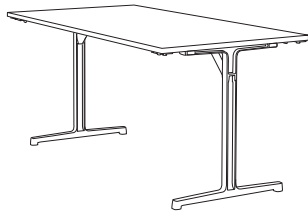

The RBM U-Connect is designed to be easily moved and stored in tight spaces. Castors on the base allow effortless movement to create different furniture settings, while the overall design and folding mechanism allows tables to be stacked together neatly side by side.

RBM e-Connect can be collapsed and folded with a simple operation and stacked together flat on a trolley. Practical, as it should be.

Design by Acer Design

Bringing life to rooms

Model	Size	Distance between legs	Weight
<i>RBM u-Connect – Rectangular tables</i>			
3490-54	120 x 60 cm (S)	103 cm	18.5 kg (lam)
3490-39	120 x 70 cm (S)	103 cm	21.6 kg (lam)
3490-27	120 x 80 cm (S)	103 cm	22.6 kg (lam)
3490-52	140 x 60 cm (S)	123 cm	21.0 kg (lam)
3490-38	140 x 70 cm (S)	123 cm	23.2 kg (lam)
3490-25	140 x 80 cm (S)	123 cm	25.4 kg (lam)
3490-37	160 x 70 cm (S)	143 cm	26.1 kg (lam)
3490-24	160 x 80 cm (S)	143 cm	28.7 kg (lam)
3490-36	180 x 70 cm (S)	163 cm	28.7 kg (lam)
3490-22	180 x 80 cm (S)	163 cm	31.6 kg (lam)
<i>RBM e-Connect – Rectangular tables</i>			
3380-24	160 x 80 cm (S)	141 cm	27.5 kg (lam)
3380-22	180 x 80 cm (S)	141 cm	29.3 kg (lam)

Product specification

- RBM u-Connect is a smart mobile folding table with wheels (65 mm castors with soft rim and brake) and can nest together when lined up in the vertical position. The table top is anchored with a bracket in the upright position. The table top can be tipped along its long axis.
- Height 73.5 cm (RBM e- and u-Connect)
- Height RBM e-Connect folding table when collapsed: 84 mm (with 22 mm table top)
- Aluminium table legs and table tops available in various colours
- Table top edge band will match table top colour as standard
- Table top in Laminate (24mm), Melamine Beech (22 mm) or Laminate w/lightweight core (20 mm)
- Tested in accordance with EN 15372 and Möbelfakta (Sweden)