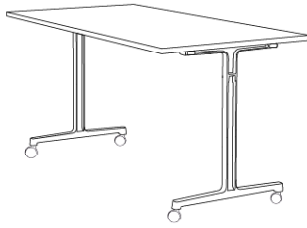

## Table frame colours

-  Snow (S)
-  Misty Grey (S)
-  Steelgrey (S)
-  Black (S)
-  Polished aluminium (E)

Contemporary design and functionality. RBM u-Connect has an architectural quality that can vitalise the creative advertising agency as well as the mobile office and the assembly room. It is a flexible, light and easy-to-use table.

The RBM u-Connect is designed to be easily moved and stored in tight spaces. Castors on the base allow effortless movement to create different furniture settings, while the overall design and folding mechanism allows tables to be stacked together neatly side by side.

Design by Acer Design

Bringing life to rooms

Model	Size	Distance between legs	Weight
<i>Rectangular tables</i>			
3490-54	120 x 60 cm (S)	103 cm	18.5 kg (lam)
3490-39	120 x 70 cm (S)	103 cm	21.6 kg (lam)
3490-27	120 x 80 cm (S)	103 cm	22.6 kg (lam)
3490-52	140 x 60 cm (S)	123 cm	21.0 kg (lam)
3490-38	140 x 70 cm (S)	123 cm	23.2 kg (lam)
3490-25	140 x 80 cm (S)	123 cm	25.4 kg (lam)
3490-37	160 x 70 cm (S)	143 cm	26.1 kg (lam)
3490-24	160 x 80 cm (S)	143 cm	28.7 kg (lam)
3490-36	180 x 70 cm (S)	163 cm	28.7 kg (lam)
3490-22	180 x 80 cm (S)	163 cm	31.6 kg (lam)

#### Product specification

- RBM u-Connect is a smart mobile folding table on wheels (65 mm castors with soft rim and brake) and can nest together when lined up in the vertical position  
The table top is anchored with a bracket in the upright position  
The table top can be tipped along its long axis
- Height 73.5 cm
- Aluminium table legs and table tops available in various colours
- Table top edge band will match table top colour as standard. Optionally choose black, white or grey table edge band to any table top colour within our range
- Table top in Laminate (24mm), Melamine Beech (22 mm) or Laminate w/lightweight core (20 mm)
- Tested in accordance with EN 15372 and Möbelfakta (Sweden)