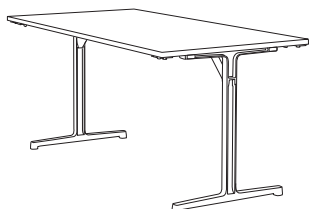

The RBM U-Connect is designed to be easily moved and stored in tight spaces. Castors on the base allow effortless movement to create different furniture settings, while the overall design and folding mechanism allows tables to be stacked together neatly side by side.

RBM e-Connect can be collapsed and folded with a simple operation and stacked together flat on a trolley. Practical, as it should be.

Design by Acer Design

Bringing life to rooms

Model	Size	Distance between legs	Weight
<i>RBM u-Connect – Rectangular tables</i>			
3490-54	120 x 60 cm (S)	103 cm	18,5 kg (lam)
3490-39	120 x 70 cm (S)	103 cm	21,6 kg (lam)
3490-27	120 x 80 cm (S)	103 cm	22,6 kg (lam)
3490-52	140 x 60 cm (S)	123 cm	21,0 kg (lam)
3490-38	140 x 70 cm (S)	123 cm	23,2 kg (lam)
3490-25	140 x 80 cm (S)	123 cm	25,4 kg (lam)
3490-37	160 x 70 cm (S)	143 cm	26,1 kg (lam)
3490-24	160 x 80 cm (S)	143 cm	28,7 kg (lam)
3490-36	180 x 70 cm (S)	163 cm	28,7 kg (lam)
3490-22	180 x 80 cm (S)	163 cm	31,6 kg (lam)

<i>RBM e-Connect – Ellipse</i>			
3384-01	180 x 100 cm (E)	141 cm	30,8 kg (lam)

Product specification

- RBM u-Connect is a smart mobile folding table with wheels (65 mm castors with soft rim and brake) and can nest together when lined up in the vertical position. The table top is anchored with a bracket in the upright position. The table top can be tipped along its long axis.
- Height 73.5 cm (RBM e- and u-Connect)
- Height RBM e-Connect folding table when collapsed: 84 mm (with 22 mm table top)
- Aluminium table legs and table tops available in various colours
- Table top edge band will match table top colour as standard
- Table top in Laminate (24mm), Melamine Beech (22 mm) or Laminate w/lightweight core (20 mm)
- Tested in accordance with EN 15372 and Möbelfakta (Sweden)