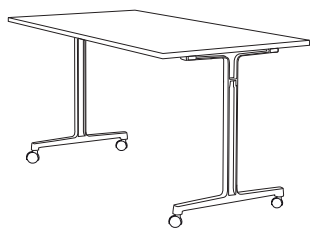

The RBM U-Connect is designed to be easily moved and stored in tight spaces. Castors on the base allow effortless movement to create different furniture settings, while the overall design and folding mechanism allows tables to be stacked together neatly side by side.

RBM e-Connect can be collapsed and folded with a simple operation and stacked together flat on a trolley. Practical, as it should be.

Design by Acer Design

Bringing life to rooms

Model	Size	Distance between legs	Weight
<i>RBM u-Connect – Rectangular tables</i>			
3490-54	120 x 60 cm (S)	103 cm	18,5 kg (lam)
3490-39	120 x 70 cm (S)	103 cm	21,6 kg (lam)
3490-27	120 x 80 cm (S)	103 cm	22,6 kg (lam)
3490-52	140 x 60 cm (S)	123 cm	21,0 kg (lam)
3490-38	140 x 70 cm (S)	123 cm	23,2 kg (lam)
3490-25	140 x 80 cm (S)	123 cm	25,4 kg (lam)
3490-37	160 x 70 cm (S)	143 cm	26,1 kg (lam)
3490-24	160 x 80 cm (S)	143 cm	28,7 kg (lam)
3490-36	180 x 70 cm (S)	163 cm	28,7 kg (lam)
3490-22	180 x 80 cm (S)	163 cm	31,6 kg (lam)

<i>RBM e-Connect – Ellipse</i>			
3384-01	180 x 100 cm (E)	141 cm	30,8 kg (lam)

Product specification

- RBM u-Connect is a smart mobile folding table with wheels (65 mm castors with soft rim and brake) and can nest together when lined up in the vertical position. The table top is anchored with a bracket in the upright position. The table top can be tipped along its long axis.
- Height 73.5 cm (RBM e- and u-Connect)
- Height RBM e-Connect folding table when collapsed: 84 mm (with 22 mm table top)
- Aluminium table legs and table tops available in various colours
- Table top edge band will match table top colour as standard
- Table top in Laminate (24mm), Melamine Beech (22 mm) or Laminate w/lightweight core (20 mm)
- Tested in accordance with EN 15372 and Möbelfakta (Sweden)