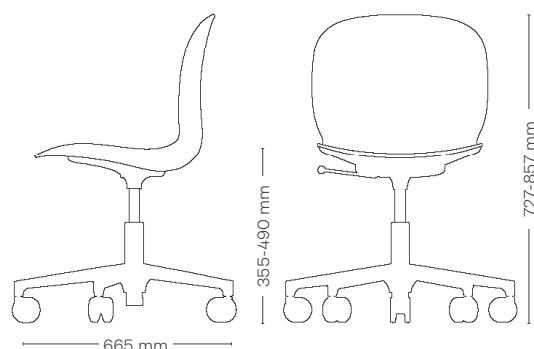

Model

- **6070** RBM Noor Up chair with polypropylene shell on black painted seat mechanism. Footbase in black aluminium (standard)
- **6075** RBM Noor Up with 3D veneer shell (Oak or dark stained Oak) on black painted aluminium seat mechanism. Footbase in black aluminium (standard)

Upholsteries are available on seat (S), seat/back (SB) for model 6070 and 6075. Fully upholstered (F) (selected fabrics) for 6070.

Product specification

- 6-8 mm polypropylene (PP) or 6.7 mm 3D veneer shell, in various colours
- Weight: 8 kg (model 6070), 7.6 kg (model 6075)
- Seat mechanism and footbase in black painted aluminium, optionally polished aluminium or white painted aluminium
- Standard gas lift 150 mm black painted, white painted for white footbase is optional
- Tested in accordance with EN 16139, GS, BIFMA (USA) and Möbelfakta (Sweden)
- GREENGUARD Gold certified
- Environmental Product Declaration (EPD)
  Model 6070: 31.9 kg CO₂-eq, model 6075: 25.9 kg CO₂-eq

Accessories/options

- Dark stained oak 3D veneer shell for 6075, 6075S, 6075SB
- Seat mechanism, gaslift and footbase in white aluminium
- Table suspension for RBM Noor on RBM Eminent table

- **4107** RBM Noor armrests in matching colours to frame, pair
- **125190** Castors Ø65 mm for soft floors, black
- **125182** Glides, 58 mm

S = standard collection (colours/fabrics) – delivery time from factory within 15 working days

E = extended collection (colours/fabrics) – delivery time from factory within 30 working days

See RBM price list for further details

RBM by Flokk

flokk.com