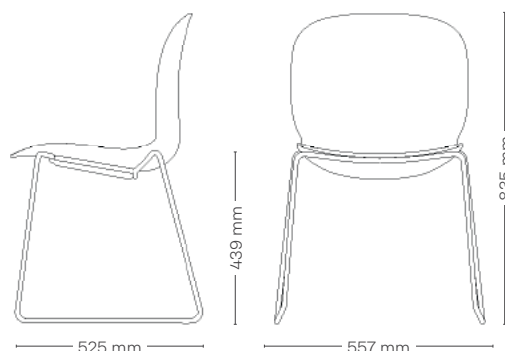

Model

6060 RBM Noor chair with polypropylene shell on steel sledgebase

6065 RBM Noor with 3D veneer shell (Oak or dark stained Oak) on steel sledgebase

Upholsteries are available on seat (S), seat/back (SB) for model 6060 and 6065. Fully upholstered (F) (selected fabrics) for 6060.

Product specification

- 6-8 mm polypropylene (PP) or 6.7 mm 3D veneer shells
- Weight: 6.5 kg model 6060, 6.2 kg model 6065
- Ø 12 mm steel sledgebase
- Stackable up to 10 chairs – 5 chairs with armrests
- Tested in accordance with EN 16139, GS, BIFMA (USA), AFRDI 151 Rated Load (Australia) and Möbelfakta (Sweden)
- GREENGUARD Gold certified
- Environmental Product Declaration (EPD)
  Model 6060: 19.4 kg CO₂-eq, model 6065: 13.4 kg CO₂-eq

Accessories/options

- Dark stained oak 3D veneer shell for 6065, 6065S, 6065SB
- Table suspension for RBM Noor on RBM Eminent table

4107 RBM Noor armrests in matching colours to frame, pair

99000005 Row connection device

125183 Felt glides

149285 Chair trolley for up to 10 chairs

S = standard collection (colours/fabrics) – delivery time from factory within 15 working days

E = extended collection (colours/fabrics) – delivery time from factory within 30 working days

See RBM price list for further details

RBM by Flokk

flokk.com