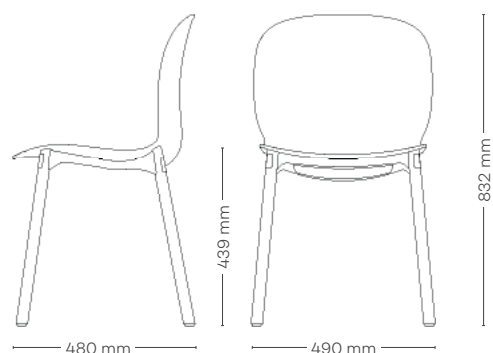

Model

6080 RBM Noor chair with polypropylene shell with wooden legs in natural stained ash, white- or dark stained ash. Seat frame in black painted aluminium as standard

6085 RBM Noor with 3D veneer shell (Oak or dark stained Oak) and wooden legs. Seat frame in black painted aluminium as standard

Upholsteries are available on seat (S), seat/back (SB) for model 6080 and 6085. Fully upholstered (F) (selected fabrics) for 6080.

Product specification

- 6-8 mm polypropylene (PP) or 6.7 mm 3D veneer shells
- Weight: 5.4 kg model 6080, 4.6 kg model 6085
- Seat frame in black painted aluminium as standard (Polished aluminium optional)
- Wooden legs: natural stained ash (White- or dark stained as optional)
- Not stackable
- Tested in accordance with EN 16139, GS and BIFMA (USA)
- GREENGUARD Gold certified
- Environmental Product Declaration (EPD)
  Model 6080: 16.7 kg CO₂-eq, model 6085: 10.7 kg CO₂-eq

Accessories/options

- Dark stained oak 3D veneer shell for: 6085, 6085S, 6085SB
- Seat frame in polished aluminium
- White- or dark stained wooden legs

31051-01 Felt glides, black

S = standard collection (colours/fabrics) – delivery time from factory within 15 working days

E = extended collection (colours/fabrics) – delivery time from factory within 30 working days

See RBM price list for further details

RBM by Flokk

flokk.com