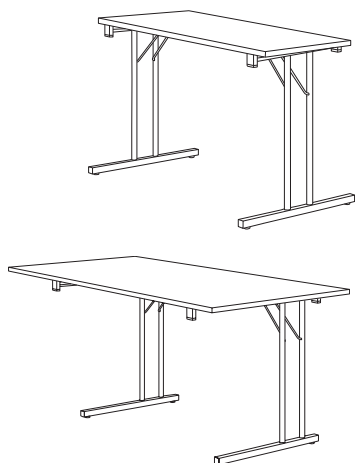

Model	Size	Distance between legs	Weight
<i>Rectangular tables – T-frame</i>			
4680-58	90 x 60 cm (S) (Exam table)	75 cm	14.3 kg (lam)/11.3 kg (light)
4680-90	120 x 45 cm (S)	103 cm	14.3 kg (lam)/11.3 kg (light)
4680-54	120 x 60 cm (S)	103 cm	17.1 kg (lam)/13.0 kg (light)
4680-39	120 x 70 cm (S)	103 cm	18.9 kg (lam)/15.3 kg (light)
4680-27	120 x 80 cm (S)	103 cm	20.8 kg (lam)/15.4 kg (light)
4680-15	120 x 90 cm (S)	103 cm	22.6 kg (lam)/16.5 kg (light)
4680-52	140 x 60 cm (S)	103 cm	18.9 kg (lam)/14.2 kg (light)
4680-38	140 x 70 cm (S)	103 cm	21.1 kg (lam)/15.6 kg (light)
4680-25	140 x 80 cm (S)	103 cm	23.2 kg (lam)/16.9 kg (light)
4680-24	160 x 80 cm (S)	103 cm	25.7 kg (lam)/18.5 kg (light)
4680-36	180 x 70 cm (E)	103 cm	25.4 kg (lam)/18.3 kg (light)
4680-22	180 x 80 cm (S)	103 cm	28.1 kg (lam)/20.1 kg (light)
4680-10	180 x 90 cm (E)	103 cm	30.9 kg (lam)/21.8 kg (light)

Rectangular tables – L-frame

4688-90	120 x 45 cm (E)	103 cm	14.3 kg (lam)/11.3 kg (light)
4688-54	120 x 60 cm (E)	103 cm	17.1 kg (lam)/13.0 kg (light)
4688-52	140 x 60 cm (E)	103 cm	18.9 kg (lam)/14.2 kg (light)

1/2 circle with folding frame

4681-45	Ø 160 cm (E)	74 cm	

Product specification

- Folding table – 100 mm height when collapsed (with 22 mm table top)
- Steel frame in various colours incl. adjustment levelling screws on legs
- Height approx. 74.5 cm
- Table tops in various shapes and colours with matching table edge band
- Table top: chipboard core with laminate (24 mm) or melamine (22 mm), or lightweight core with laminate (20 mm)
- Tested in accordance with EN 15372 and Möbelfakta (Sweden)
- Environmental Product Declaration (EPD), model 4680-90 w/black legs: 22.3kg CO₂

Accessories/options