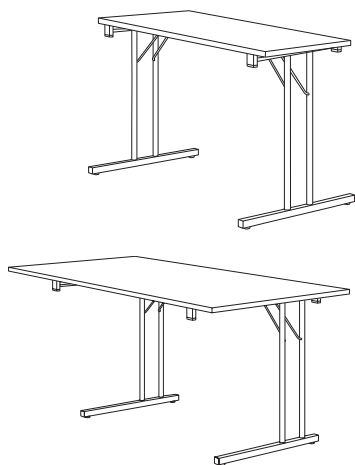

RBM Standard Folding Table is a conference table that's perfect for all kinds of events, big or small.

It is stylish but effective, and comes in numerous table tops of different shapes and sizes. The table is flexible, easy to connect, fold and stack, and requires little space for storage. A well-adapted additional transport trolley makes table arrangements throughout large spaces easy and efficient. An excellent choice for auditoriums, canteens or assembly halls.

Bringing life to rooms

Model	Size	Distance between legs	Weight
<i>Rectangular tables – T-frame</i>			
4680-58	90 x 60 cm (S) (Exam table)	75 cm	14.3 kg (lam)/11.3 kg (light)
4680-90	120 x 45 cm (S)	103 cm	14.3 kg (lam)/11.3 kg (light)
4680-54	120 x 60 cm (S)	103 cm	17.1 kg (lam)/13.0 kg (light)
4680-39	120 x 70 cm (E)	103 cm	18.9 kg (lam)/15.3 kg (light)
4680-27	120 x 80 cm (S)	103 cm	20.8 kg (lam)/15.4 kg (light)
4680-15	120 x 90 cm (S)	103 cm	22.6 kg (lam)/16.5 kg (light)
4680-52	140 x 60 cm (S)	103 cm	18.9 kg (lam)/14.2 kg (light)
4680-38	140 x 70 cm (S)	103 cm	21.1 kg (lam)/15.6 kg (light)
4680-25	140 x 80 cm (S)	103 cm	23.2 kg (lam)/16.9 kg (light)
4680-24	160 x 80 cm (S)	103 cm	25.7 kg (lam)/18.5 kg (light)
4680-50	180 x 60 cm (E)	103 cm	22.6 kg (lam)/16.5 kg (light)
4680-36	180 x 70 cm (E)	103 cm	25.4 kg (lam)/18.3 kg (light)
4680-22	180 x 80 cm (S)	103 cm	28.1 kg (lam)/20.1 kg (light)
4680-10	180 x 90 cm (E)	103 cm	30.9 kg (lam)/21.8 kg (light)

Product specification

- Folding table – 100 mm height when collapsed (with 22 mm table top)
- Steel frame in various colours incl. adjustment levelling screws on legs
- Height approx. 74.5 cm
- Table tops in various shapes and colours with matching table edge band
- Table top: chipboard core with laminate (24 mm) or melamine (22 mm), or lightweight core with laminate (20 mm)
- Tested in accordance with EN 15372 and Möbelfakta (Sweden)
- Environmental Product Declaration (EPD)