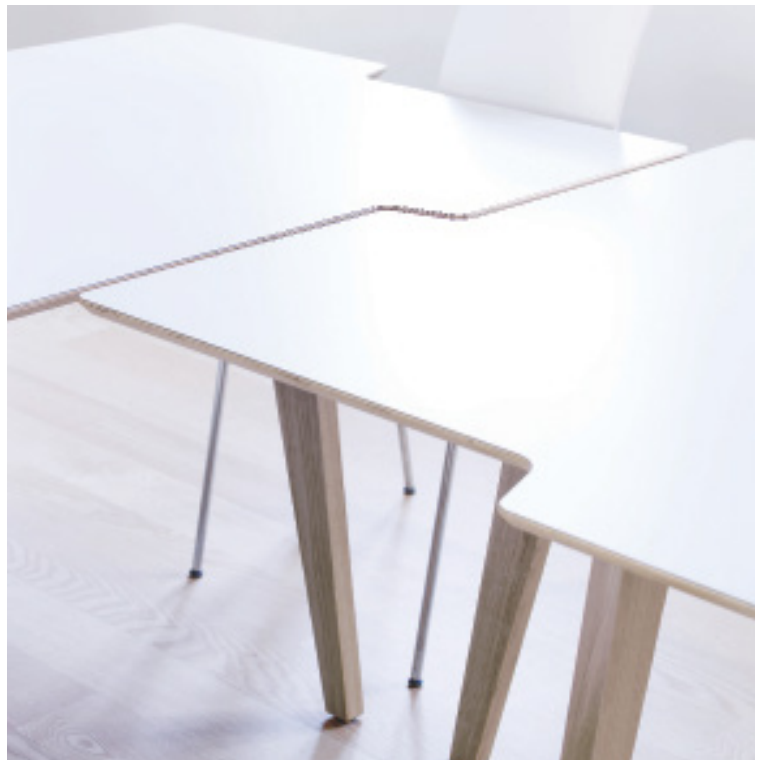

Product specification/options

- Legs in solid oak. Optional leg colours available on request: Dark or white stained, Oak, Rose or Forest (additional price and delivery time)
- Height 73.2 cm
- Levelling feet on 2 legs

S = standard collection – delivery time from factory within 20 working days. Applicable when table top and base are standard (S).

E = extended collection – delivery time from factory within 27 working days. Applicable when any or all component options selected are extended (E).

o/r = On request. Please contact Customer Service for price and delivery details.

See RBM price list for further details