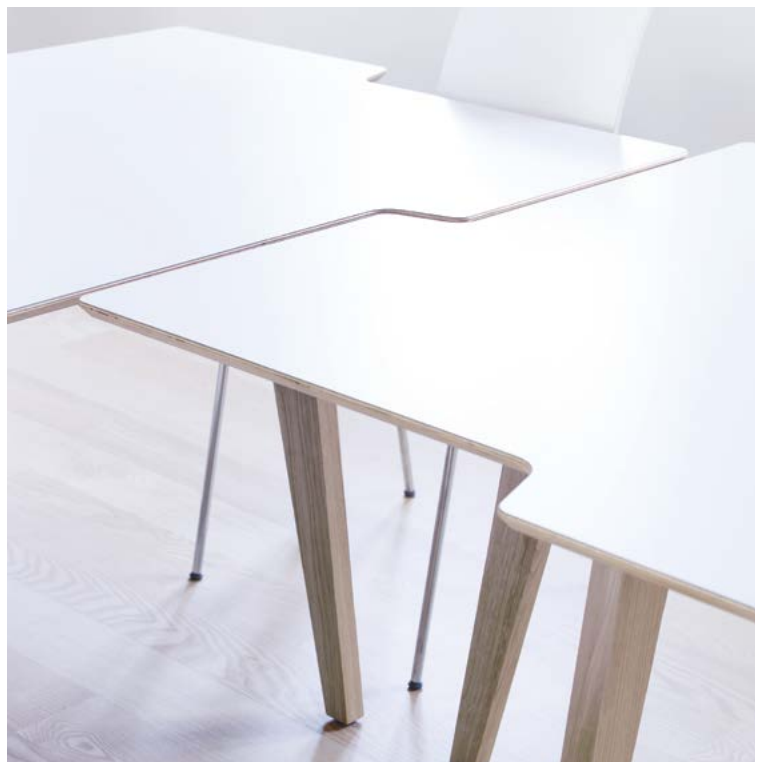

Product specification/options

- Legs in solid oak. Optional leg colours available on request: Dark or white stained, Oak, Rose or Forest (additional price and delivery time)
- Height 73.2 cm
- Levelling feet on 2 legs

S = standard collection – delivery time from factory within 15 working days. Applicable when table top and base are standard (S).

E = extended collection – delivery time from factory within 27 working days. Applicable when any or all component options selected are extended (E).

o/r = On request. Please contact Customer Service for price and delivery details.

See RBM price list for further details