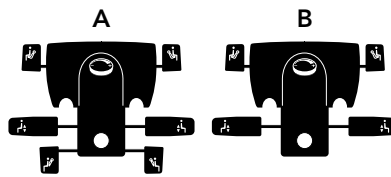

UNIQUE MECHANISM FOR DYNAMIC SEATING. REAR PART OF SEAT FOLLOWS THE SEATING POSITION

EXTRA THICK AND COMFORTABLE SEAT

PICTOGRAMS ON CONTROL LEVERS

BOTH RIGHT- AND LEFT-HANDED CONTROLS

THE RESISTANCE OF THE TILT MECHANISM IS SIMPLY ADJUSTED ACCORDING TO THE USERS WEIGHT AND HEIGHT

DECORATIVE STITCHING

A - AXIA STANDARD CHAIR MECHANISM: SEAT HEIGHT, BACK ANGLE, SEAT ANGLE ADJUSTMENT.
B - MECHANISM: WITH ONLY SEAT HEIGHT AND SEAT ANGLE ADJUSTMENT.

LUMBAR PUMP

FOOTBASE IN BLACK OR POLISHED ALUMINIUM