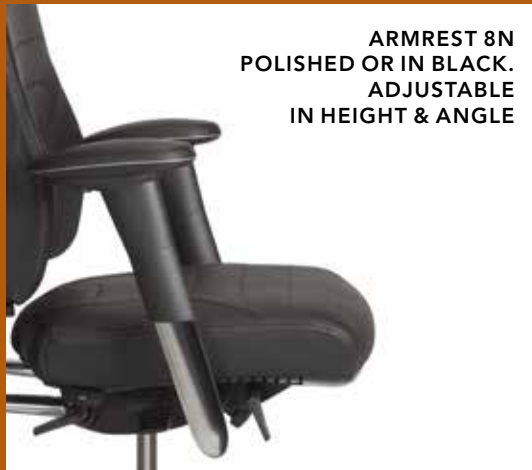

A wide range of options and accessories are available for the RH Axia Exclusive. For more information see our pricelist.

PERFORMANCE • DESIGNED FOR HUMAN

**GAS STEAMS
FOR DIFFERENT
SEAT HIGHTS**

CASTORS FOR HARD OR SOFT FLOORS

**ARMREST 8N
POLISHED OR IN BLACK.
ADJUSTABLE
IN HEIGHT & ANGLE**

**ARMREST 8N XL
POLISHED OR IN BLACK.
WITH ARMREST TOP
IN BLACK LEATHER.
ADJUSTABLE
IN HEIGHT & ANGLE**

[FLOK.COM/RH](https://flok.com/rh)