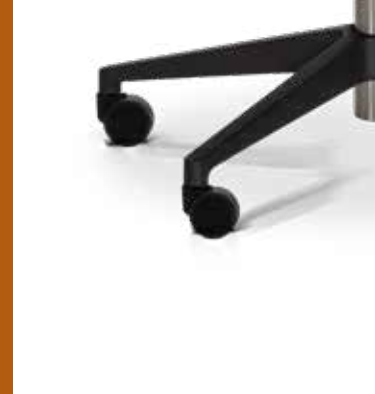

DECORATIVE STITCHING

A - AXIA STANDARD CHAIR MECHANISM: SEAT HEIGHT, BACK ANGLE, SEAT ANGLE ADJUSTMENT.
B - MECHANISM: WITH ONLY SEAT HEIGHT AND SEAT ANGLE ADJUSTMENT.

LUMBAR PUMP

FOOTBASE IN BLACK OR POLISHED ALUMINIUM