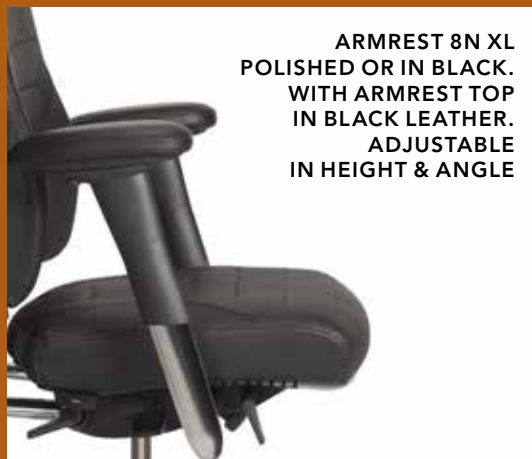

**ARMREST 8N
POLISHED OR IN BLACK.
ADJUSTABLE
IN HEIGHT & ANGLE**

**ARMREST 8N XL
POLISHED OR IN BLACK.
WITH ARMREST TOP
IN BLACK LEATHER.
ADJUSTABLE
IN HEIGHT & ANGLE**

[FLOK.COM/RH](https://flok.com/rh)