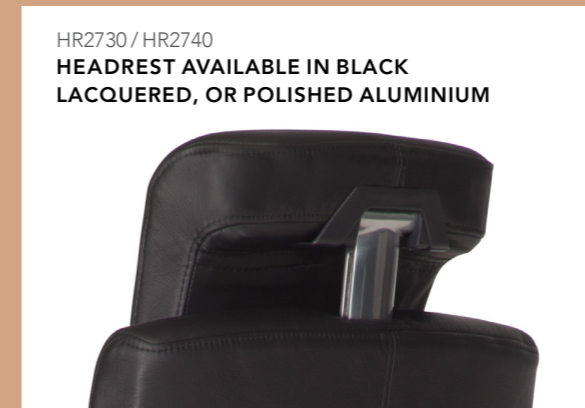

AXIA EXCLUSIVE

Option guide

RH AXIA EXCLUSIVE OPTIONS

ARTICLE NUMBER	OPTION
HR2730	Headrest RH Axia Exclusive Black laquerad aluminium
HR2740	Headrest RH Axia Exclusive Polished aluminium
AE2730	Coat hanger black laquerad aluminium
ME2765	Mechanism A polished
	Mechanism A black (standard in the configurator)
ME2770	Mechanism B polished
ME2755	Mechanism B black
AR2760	Armrest 8N polished
AR2775	Armrest 8N XL polished
AR2780	Armrest 8N black
AR2795	Armrest 8N XL black
LP201	Lumbar pump
DS201	Decorative stitching
LI2740	Gas lift ON-4FH
LI2770	Gas lift ON-4V
FB2730	Footbase ON-5V polished
	Footbase black (standard in the configurator)
CA2715	Castors ON-7UP hard unbraked
CA2720	Castors ON-7UE soft braked
CA2725	Castors ON-7UJ hard braked
CA2765	Glide ON-7UK
	Fire retardant foam is available