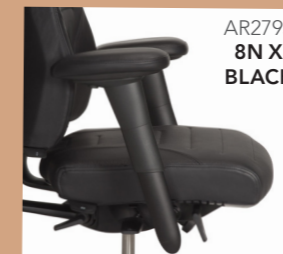

AXIA EXCLUSIVE

Option guide

RH AXIA EXCLUSIVE OPTIONS

ARTICLE NUMBER	OPTION
HR2730	Headrest RH Axia Exclusive Black laquerad aluminium
HR2740	Headrest RH Axia Exclusive Polished aluminium
AE2730	Coat hanger black laquerad aluminium
ME2765	Mechanism A polished
	Mechanism A black (standard in the configurator)
ME2770	Mechanism B polished
ME2755	Mechanism B black
AR2760	Armrest 8N polished
AR2775	Armrest 8N XL polished
AR2780	Armrest 8N black
AR2795	Armrest 8N XL black
LP201	Lumbar pump
DS201	Decorative stitching
LI2740	Gas lift ON-4FH
LI2770	Gas lift ON-4V
FB2730	Footbase ON-5V polished
	Footbase black (standard in the configurator)
CA2715	Castors ON-7UP hard unbraked
CA2720	Castors ON-7UE soft braked
CA2725	Castors ON-7UJ hard braked
CA2765	Glide ON-7UK
	Fire retardant foam is available