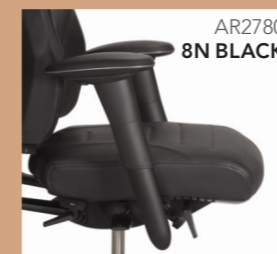

AXIA EXCLUSIVE

Option guide

RH AXIA EXCLUSIVE OPTIONS

ARTICLE NUMBER	OPTION
HR2730	Headrest RH Axia Exclusive Black laquerad aluminium
HR2740	Headrest RH Axia Exclusive Polished aluminium
AE2730	Coat hanger black laquerad aluminium
ME2765	Mechanism A polished
	Mechanism A black (standard in the configurator)
ME2770	Mechanism B polished
ME2755	Mechanism B black
AR2760	Armrest 8N polished
AR2775	Armrest 8N XL polished
AR2780	Armrest 8N black
AR2795	Armrest 8N XL black
LP201	Lumbar pump
DS201	Decorative stitching
LI2740	Gas lift ON-4FH
LI2770	Gas lift ON-4V
FB2730	Footbase ON-5V polished
	Footbase black (standard in the configurator)
CA2715	Castors ON-7UP hard unbraked
CA2720	Castors ON-7UE soft braked
CA2725	Castors ON-7UJ hard braked
CA2765	Glide ON-7UK
	Fire retardant foam is available