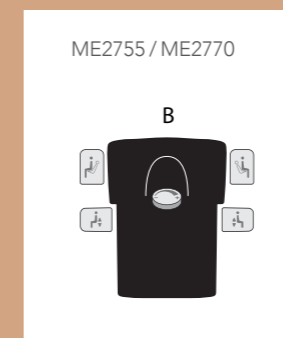

AXIA EXCLUSIVE

Option guide

RH AXIA EXCLUSIVE OPTIONS

ARTICLE NUMBER	OPTION
HR2730	Headrest RH Axia Exclusive Black laquerad aluminium
HR2740	Headrest RH Axia Exclusive Polished aluminium
AE2730	Coat hanger black laquerad aluminium
ME2765	Mechanism A polished
	Mechanism A black (standard in the configurator)
ME2770	Mechanism B polished
ME2755	Mechanism B black
AR2760	Armrest 8N polished
AR2775	Armrest 8N XL polished
AR2780	Armrest 8N black
AR2795	Armrest 8N XL black
LP201	Lumbar pump
DS201	Decorative stitching
LI2740	Gas lift ON-4FH
LI2770	Gas lift ON-4V
FB2730	Footbase ON-5V polished
	Footbase black (standard in the configurator)
CA2715	Castors ON-7UP hard unbraked
CA2720	Castors ON-7UE soft braked
CA2725	Castors ON-7UJ hard braked
CA2765	Glide ON-7UK
	Fire retardant foam is available