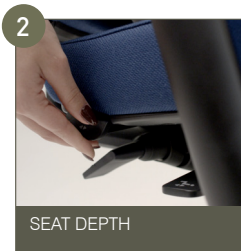

HOW TO ADJUST YOUR RH AXIA 2.0

DESIGNED FOR HUMAN PERFORMANCE

Interactive user instruction

* Various options available on: [FLOKK.COM/RH](https://www.flokk.com/rh)