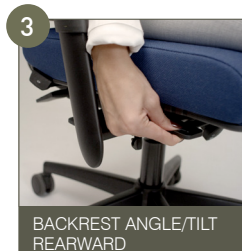

HOW TO ADJUST YOUR RH AXIA 2.0

DESIGNED FOR HUMAN PERFORMANCE

Interactive user instruction

* Various options available on: [FLOKK.COM/RH](https://www.flokk.com/rh)