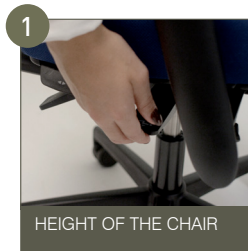

HOW TO ADJUST YOUR RH AXIA 2.0

DESIGNED FOR HUMAN PERFORMANCE

Interactive user instruction

* Various options available on: [FLOKK.COM/RH](https://www.flokk.com/rh)