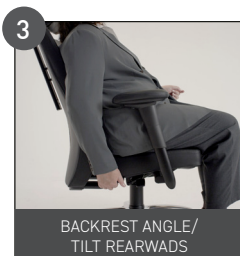

# HOW TO ADJUST YOUR RH FOCUS

PERFORMANCE • DESIGNED FOR HUMAN

Interactive user instruction

\* Various options available on: [FLOKK.COM/RH](https://www.flokk.com/rh)