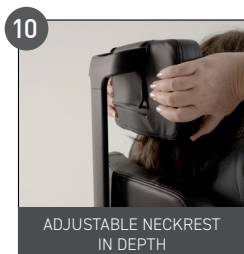

# HOW TO ADJUST YOUR RH FOCUS

PERFORMANCE • DESIGNED FOR HUMAN

Interactive user instruction

\* Various options available on: [FLOKK.COM/RH](https://www.flokk.com/rh)